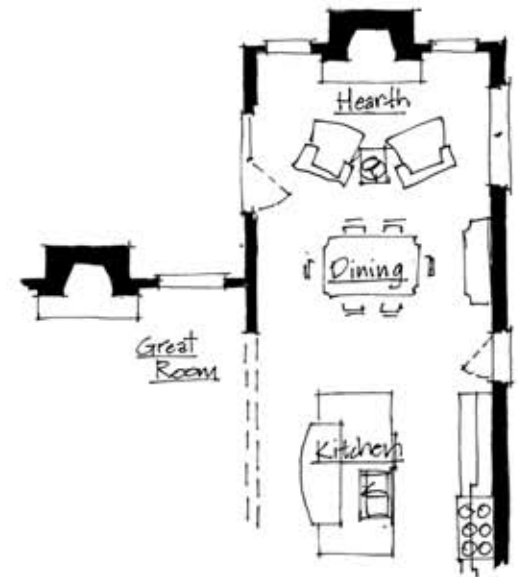

DL Design, inc.
©2009

“The Bordeaux” Ranch (Elevation 1)

DL Design, inc.
©2009

“The Bordeaux” Ranch (Elevation 2)

**“The Bordeaux”
Ranch
(Floor Plan)**

DL. Design, inc.
©2009

Covered Porch

Elevator

Hearth Room

“The Bordeaux” Ranch (Options)

DL. Design, inc.
©2009

“The Bordeaux” Ranch (Lower Level)

“The Bordeaux” Ranch (Lower Level Options)

Bedroom w/Hearth Room

Elevator